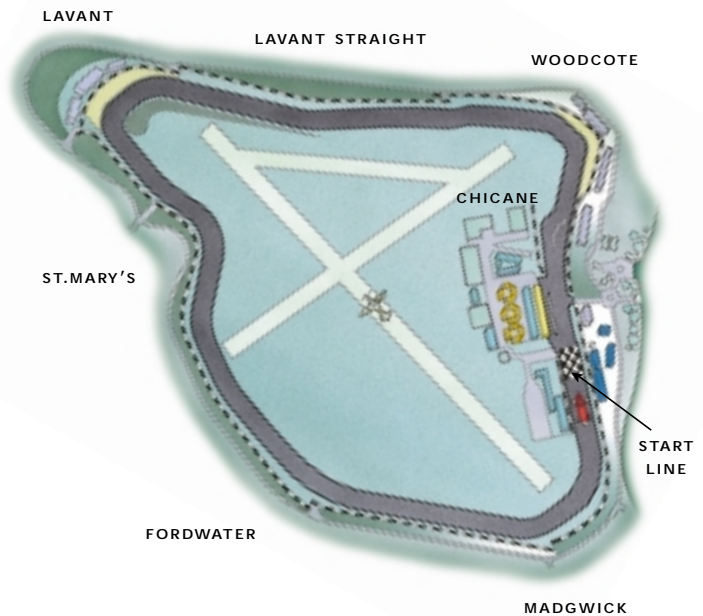

GOODWOOD MOTOR CIRCUIT

How to find us

LOCAL AREA MAP

GOODWOOD AERODROME & MOTOR CIRCUIT

Goodwood is situated just outside Chichester, only 60 miles from London, 30 miles from Brighton and Southampton.

BY ROAD

From M25, leave at junction 10. Take A3 to Milford and then A286 via Haslemere and Midhurst. From Petworth take the A285 towards Chichester. From Southampton, Portsmouth, Worthing, Brighton and Bognor Regis take the A27 towards Chichester and follow brown tourist signs to Goodwood. From Pulborough and Horsham take A29 to meet A27 then as from Brighton. From Petersfield follow A3 to meet A27 then as from Portsmouth.